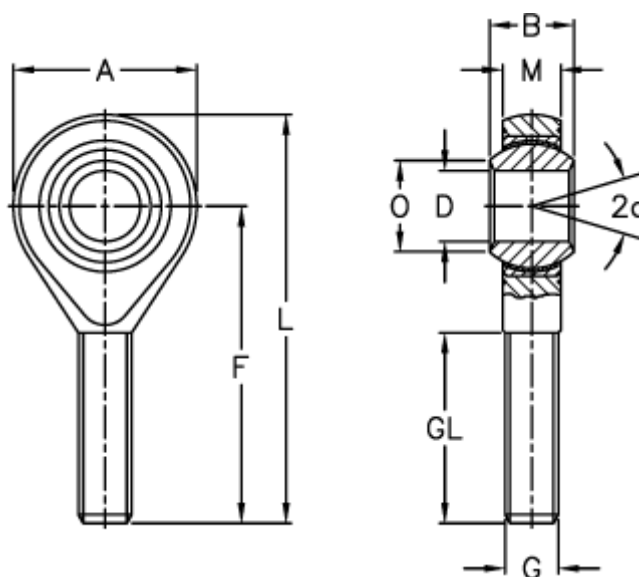

Article number: 03221012

Description: Fluro Rod End GALRSW 12-R

Housing and ball in stainless steel with left-handed thread

## Measures

A	= 32	L	= 70
a (degrees)	= 13	M	= 12
B	= 16	O	= 15.4
D	= 12	Permissible rpm	= 300
Dynamic load C (kN)	= 32	Static load C0 (kN)	= 34.5
F	= 54	Weight (g)	= 87
g	= M12		
GL	= 33		